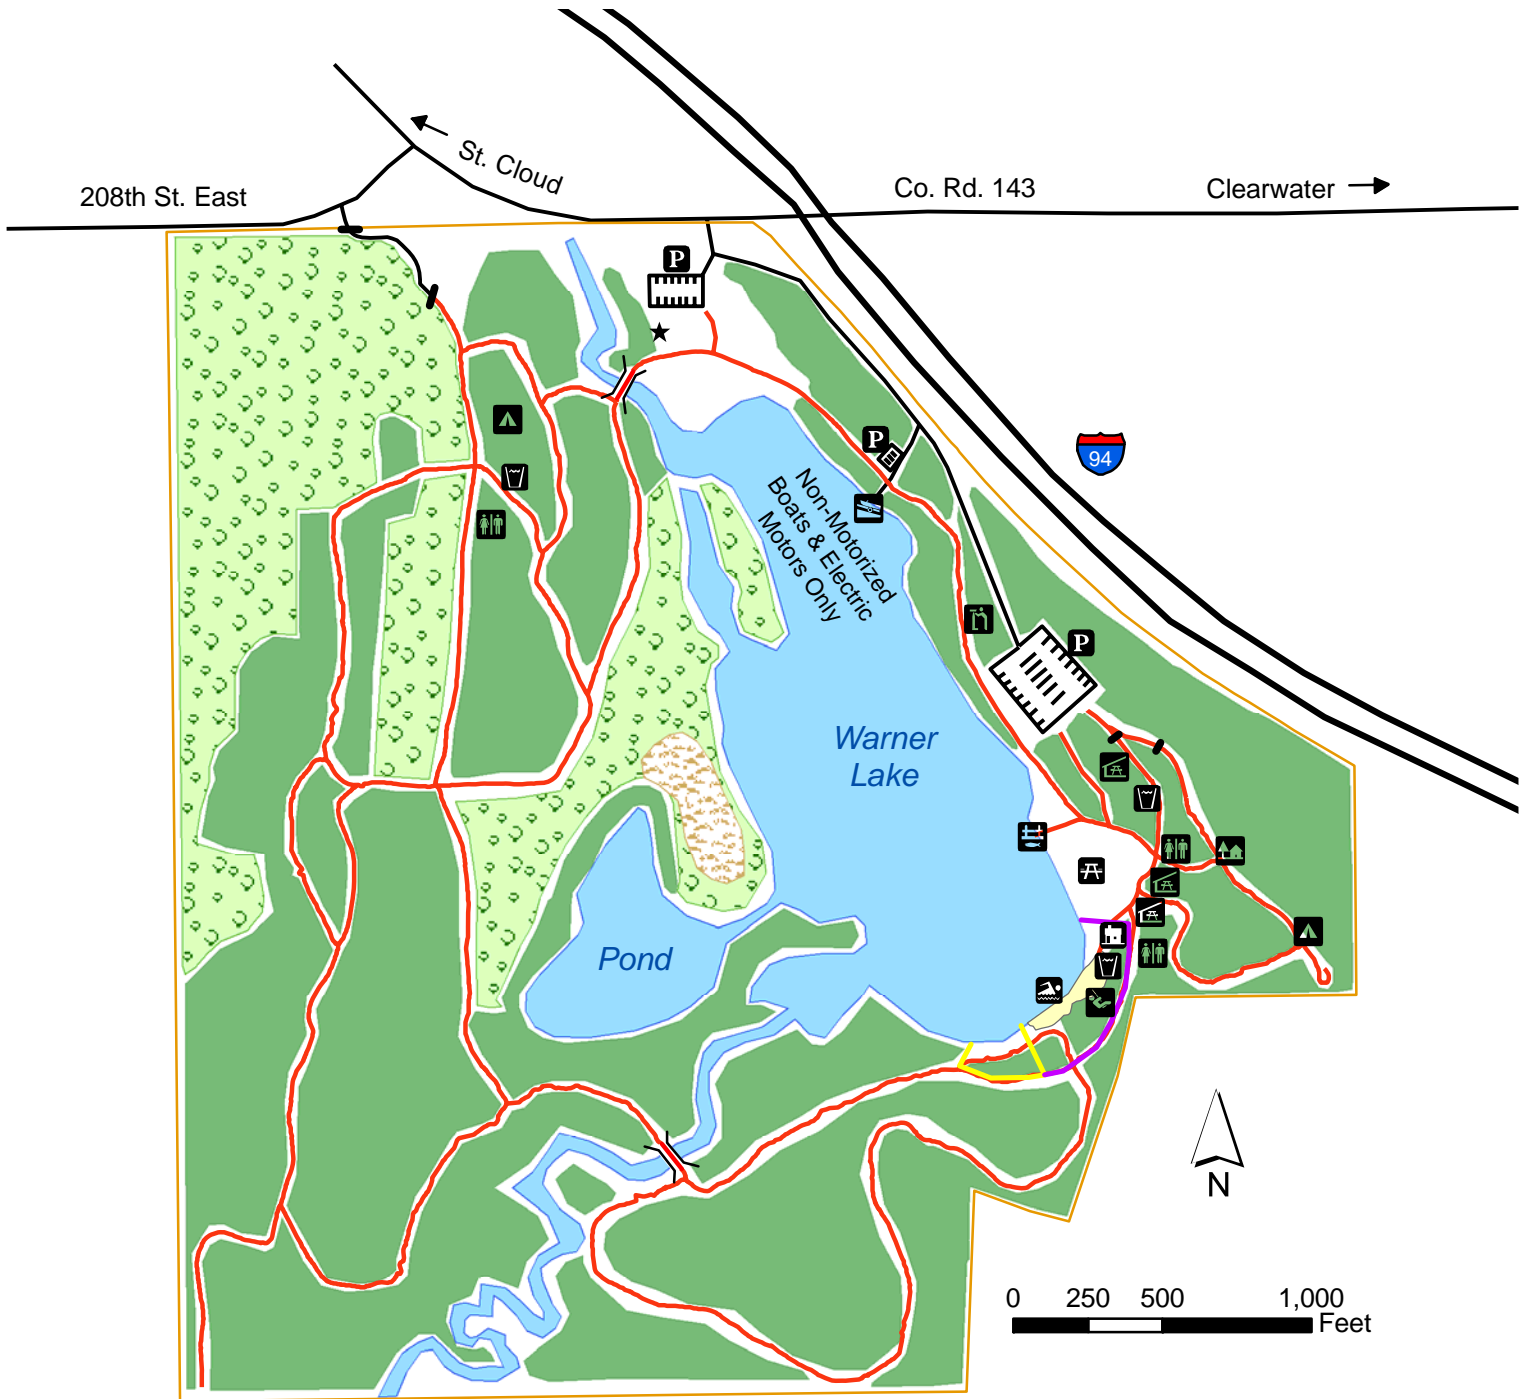

Warner Lake County Park Summer Map

- | | | | |
|----------------|-----------------|-----------------------------|--------------------|
| Parking | Boat Landing | Fishing Pier | Park Boundary |
| Shelter | Camp Sites | Nature Center | Warner Beach |
| Toilet | Picnic Area | No Alcohol, No Pets Allowed | Prairie |
| Drinking Water | O'Tanka Shelter | No Alcohol, Pets Allowed | Intermittent Trees |
| Swimming | Playground | Walking Trails | Forest |
| Changing House | Overlook | | |